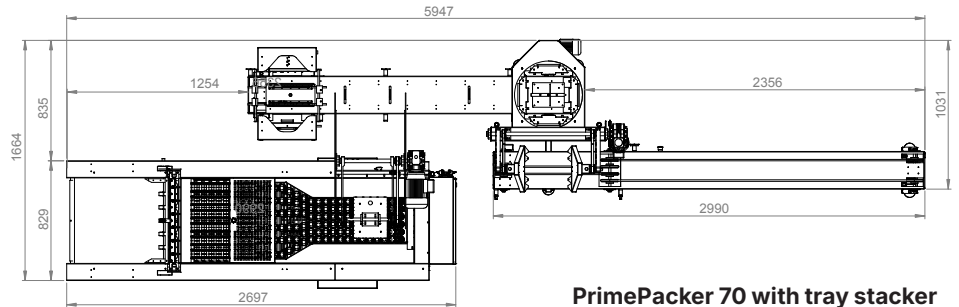

Feed-in system for a continuous egg flow into the farm packer

Double-guided transfer arm, horizontal orientation of the suction head during egg placement on the tray and compressed air to ensure very gentle egg handling