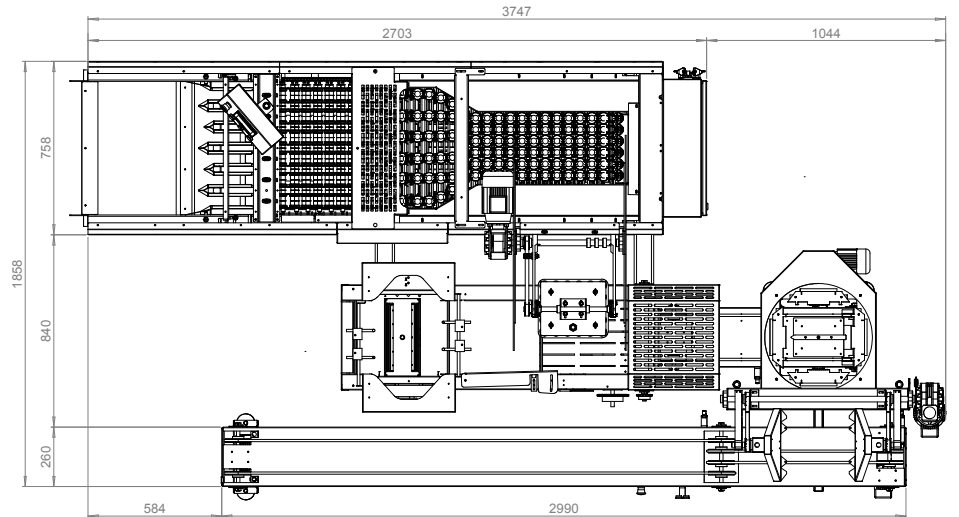

PrimePacker 100 with tray stacker

ADVANTAGES

- ✓ high net efficiency: PrimePacker 70 for 25,000 eggs per hour, PrimePacker 100 for 36,000 eggs per hour;
- ✓ clever system which can be operated by one person;
- ✓ very gentle handling of the eggs all the way into the egg tray: well suited for hatching eggs;
- ✓ use of high-quality materials only, such as stainless steel and industrial plastics;
- ✓ simple control and management system;
- ✓ open design for optimal egg monitoring while the eggs are in the packer;
- ✓ easy access to areas that need to be cleaned or maintained;
- ✓ compact design;
- ✓ long service life.

Big Dutchman

Europe, Middle East & Africa:
Big Dutchman International GmbH
P.O. Box 1163 · 49360 Vechta, Germany
Phone +49 (0) 4447 801 0
big@bigdutchman.de
www.bigdutchman.de

North America: Big Dutchman, Inc.

Phone +1 616 582 4000 · info@bigdutchmanusa.com
www.bigdutchmanusa.com

Brazil: Big Dutchman (Brasil) Ltda.

Phone +55 16 2108 5310 · bdb@bigdutchman.com.br
www.bigdutchman.com.br

Russia: OOO "Big Dutchman"

Phone +7 495 2295 161 · big@bigdutchman.ru ·
www.bigdutchman.ru

Asia/Pacific: BD Agriculture (Malaysia) Sdn. Bhd.

Phone +60 3 334 83 555 · bdasia@bigdutchman.com ·
www.bigdutchman.asia

China: Big Dutchman (Tianjin) Livestock Equipment Co., Ltd.

Phone +86 10 5632 0188 · bdcnsales@bigdutchman.com
www.bigdutchmanchina.com