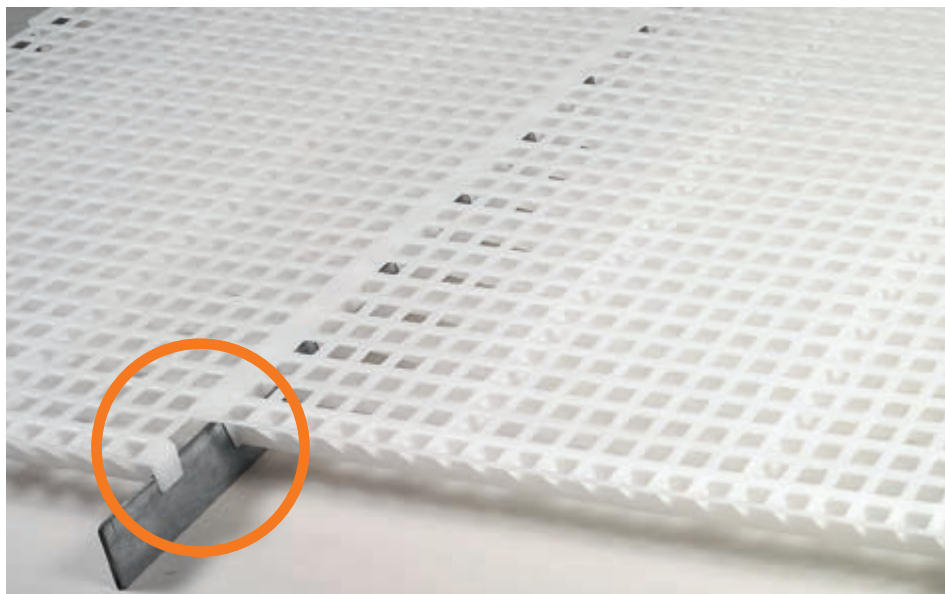

and helps reduce the required amount of litter material. Water splashed from nipple or cup drinkers drains easily if the drinkers are installed above the plastic flooring. A further advantage is the improved climate situation in the house. The webbed feet of ducks are very sensitive, especially compared to chicken

feet. We therefore focused on the slats' surface structure and the shape of the links during the development of the new flooring.

The new BD plastic slat has a size of 1200 x 600 mm and is ideally suited for the rearing and growing of Muscovy and Pekin ducks.

The slat has no sharp edges or corners. Wide links and a non-slip surface ensure optimum foothold for the ducks.

Liquid duck manure drains easily, keeping the slat relatively clean until the end of the grow-out period.

## Advantages

- ✓ thanks to the small size of the apertures (19 x 19 mm), the slats are suited even for day-old ducklings;
- ✓ the slightly rounded links ensure that the manure drains easily, creating optimum hygiene conditions;
- ✓ thanks to the width of the links and the non-slip surface, the ducks do not slip on the plastic flooring;
- ✓ less litter material is required and the house climate is improved thanks to the slat;
- ✓ the slat is made of high-quality polypropylene and has a long service life.