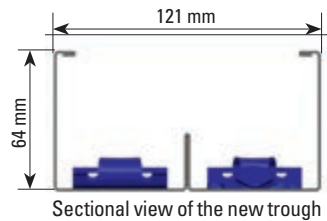

MaleChain – space-saving separate male feeding

MaleChain is a Big Dutchman innovation for which we have filed an international patent.

Separate male feeding is an important prerequisite for high fertility rates and good chick quality in broiler breeder management. Males must be fed separately from the females so the correct

quantity of a specially-mixed feed can be provided.

MaleChain consists of an entire chain loop in just one trough. We have designed new corners and a new trough and can now offer a space-saving feeding system that comes as one complete feed line. A clever system that contains much expert

knowledge from Big Dutchman! Our Challenger feed chain conveys the feed.

The new MaleChain system can be mounted very flexibly, e.g. in standing position or suspended from the ceiling.

Newly designed corner

The advantages at a glance

- ✓ the chain promotes natural smoothing of the beak and is therefore perfect for males with untrimmed beaks;
- ✓ birds can be inspected while they eat;
- ✓ the feed is distributed quickly throughout the entire house: the chain transports the feed coming from the hopper into two directions, thus reducing stress for the males;
- ✓ the space-saving system consists of an entire chain loop in a single trough;
- ✓ the height can be adjusted in a way that the females cannot reach the feed;
- ✓ well-suited for any house length because the hopper can be installed at the beginning or in the middle of the feed line;
- ✓ the open trough makes cleaning easier;
- ✓ good price / performance ratio.

Big Dutchman.

Europe, Middle East & Africa:
Big Dutchman International GmbH
P.O. Box 1163 · 49360 Vechta, Germany
Tel. +49(0)4447 801-0 · Fax -237
big@bigdutchman.de
www.bigdutchman.de

USA: Big Dutchman, Inc.
Tel. +1 616 392 5981 · bigd@bigdutchmanusa.com
www.bigdutchmanusa.com

Brazil: Big Dutchman (Brasil) Ltda.
Tel. +55 16 2108 5300 · bdb@bigdutchman.com.br
www.bigdutchman.com.br

Russia: 000 "Big Dutchman"
Tel. +7 495 229 5161 · big@bigdutchman.ru · www.bigdutchman.ru

Asia/Pacific: BD Agriculture (Malaysia) Sdn. Bhd.
Tel. +60 3-334 83 555 · bdasia@bigdutchman.com · www.bigdutchman.com

China: Big Dutchman (Tianjin) Livestock Equipment Co., Ltd.
Tel. +86 10 6476 1888 · bdcnsales@bigdutchman.com
www.bigdutchman.cn