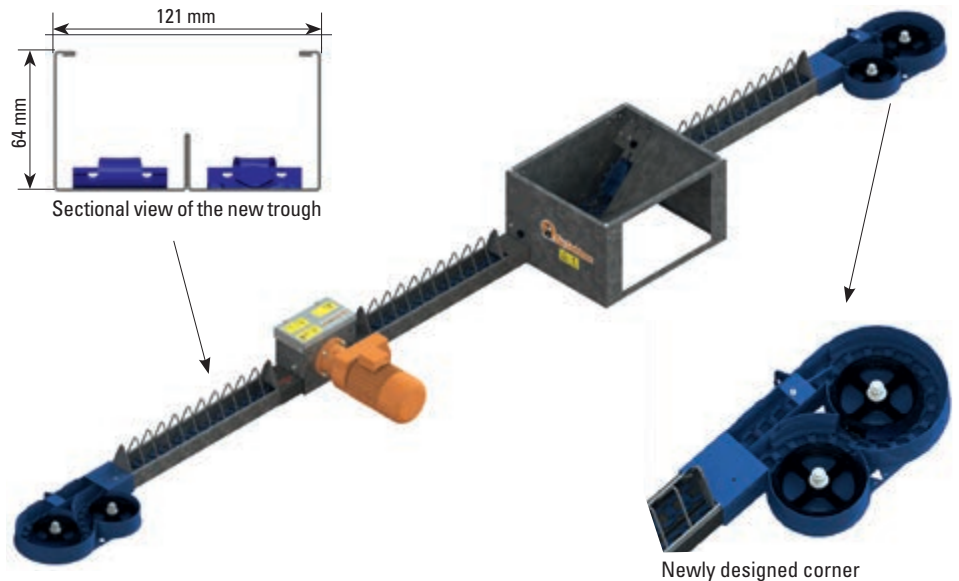

NEW!

Big Dutchman®

MaleChain

The chain feeding system designed exclusively
for broiler breeder males

MaleChain – space-saving separate male feeding

MaleChain is a Big Dutchman innovation for which we have filed an international patent.

MaleChain consists of an entire chain loop in just one trough. We have designed new corners and a new trough and can now offer a space-saving feeding system that comes as one complete feed line. A clever system that contains much expert

knowledge from Big Dutchman! Our Challenger feed chain conveys the feed.

The new MaleChain system can be mounted very flexibly, e.g. in standing position or suspended from the ceiling.

Newly designed corner

The advantages at a glance

- ✓ the chain promotes natural smoothing of the beak and is therefore perfect for males with untrimmed beaks;
- ✓ birds can be inspected while they eat;
- ✓ the feed is distributed quickly throughout the entire house: the chain transports the feed coming from the hopper into two directions, thus reducing stress for the males;
- ✓ the space-saving system consists of an entire chain loop in a single trough;
- ✓ the height can be adjusted in a way that the females cannot reach the feed;
- ✓ well-suited for any house length because the hopper can be installed at the beginning or in the middle of the feed line;
- ✓ the open trough makes cleaning easier;
- ✓ good price / performance ratio.